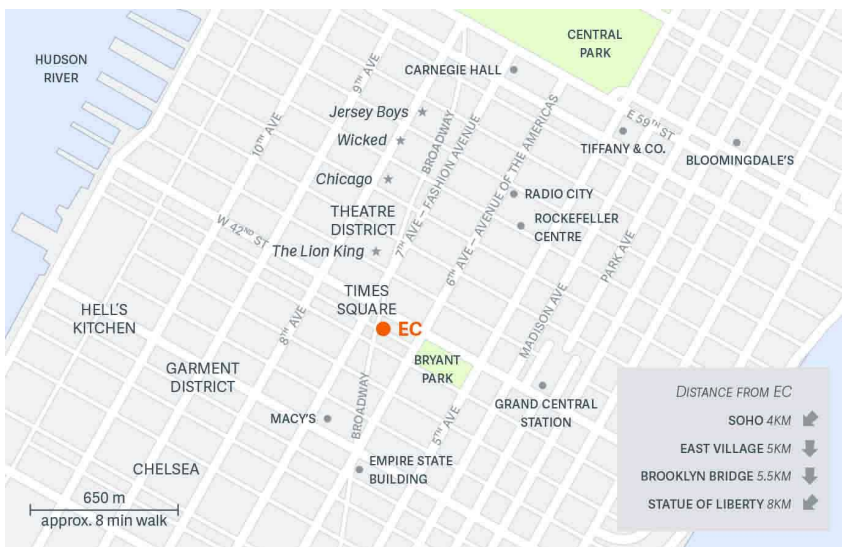

# EC New York 30+

*This unique school is exclusively for those 30 years and over who want to share their EC experience with more mature, like-minded students in Times Square, Manhattan.*

## ADDRESS

EC New York,  
1450 Broadway,  
14th Floor, New York,  
NY 10018,  
USA

## LOCATION

- Right in the centre of Times Square
- School located on world-famous Broadway
- Subway stations very close to school
- 5 mins from Grand Central Station
- One block from Bryant Park
- Minutes from New York Public Library
- A few blocks away from Rockefeller Center